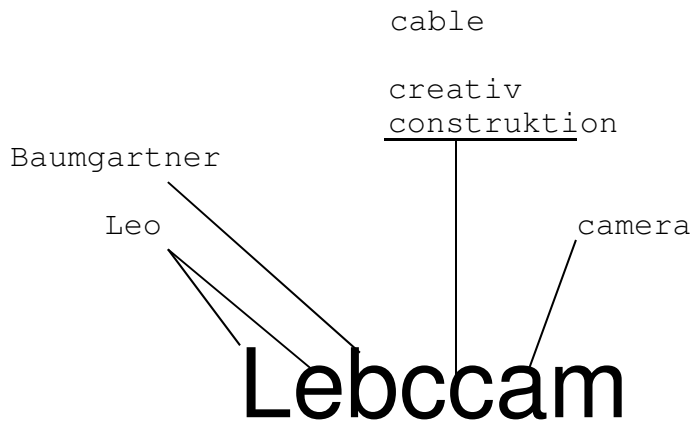

Lebccam - rope - technik

elektro-winch or manpower-winch

from close up ↔ to landscape

safety with distanz aktion, fire, animal, car

nearness, dynamic with Lebccam

Remote Head

chairlift + staedycam

Leo Baumgartner
Wartschensiedlung 20
A-9900 Lienz