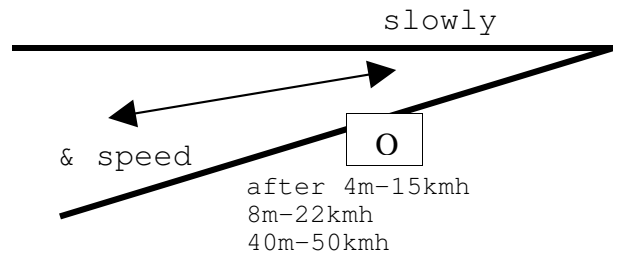

Lebccam - rope - technik

elektro-winch or manpower-winch

from close up ↔ to landscape

safety with distanz aktion, fire, animal, car

nearness, dynamic with Lebccam

Remote Head

chairlift + staedycam

Leo Baumgartner
Wartschensiedlung 20
A-9900 Lienz