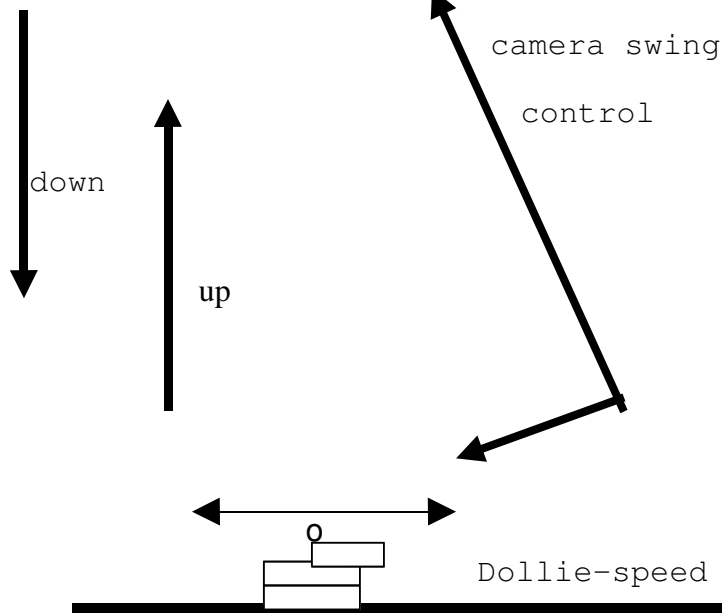

Lebccam - rope - technik

elektro-winch or manpower-winch

from close up ↔ to landscape

safety with distanz aktion, fire, animal, car

nearness, dynamic with Lebccam

Remote Head

chairlift + staedycam

Leo Baumgartner
Wartschensiedlung 20
A-9900 Lienz